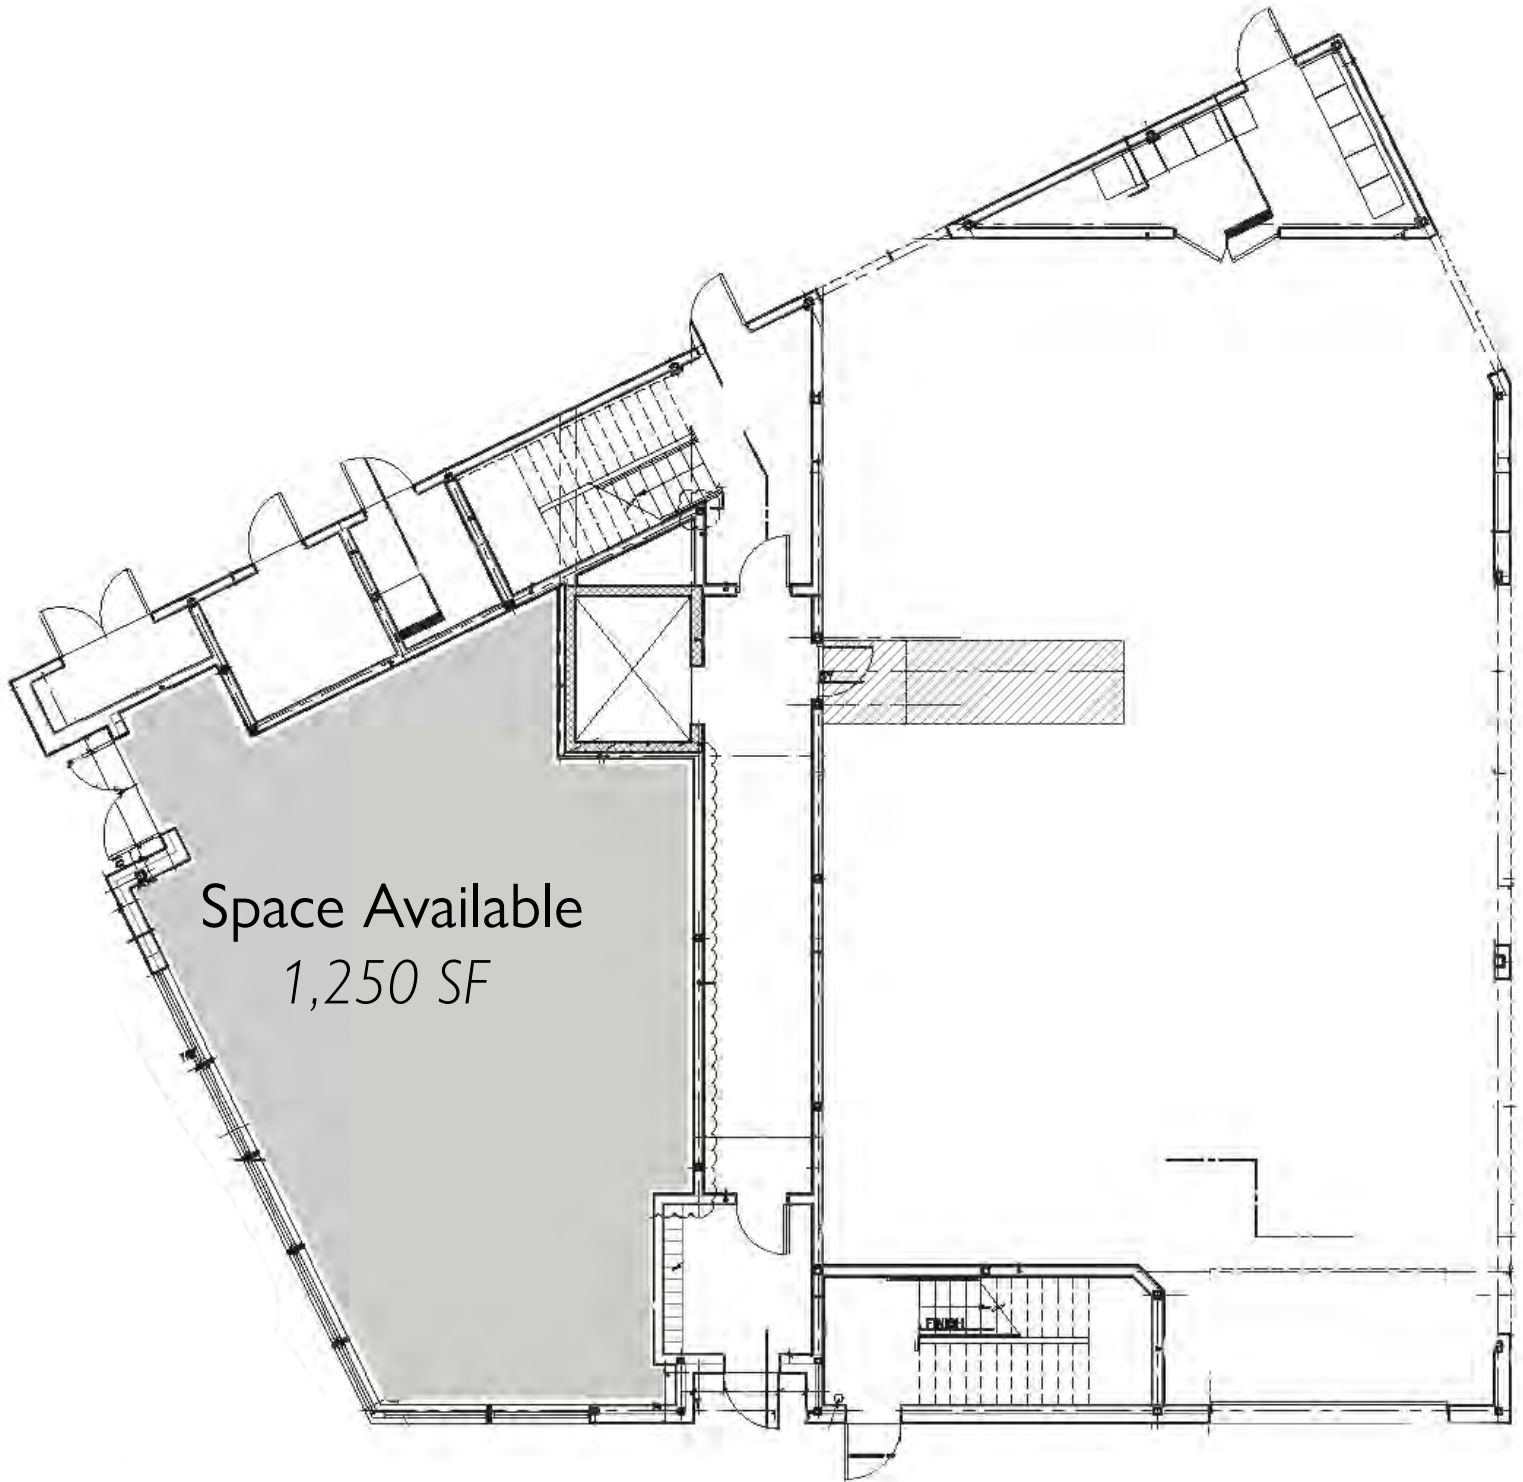

# Floor Plan

44 Medford St.

Stephanie Deering, VP | [sdeering@abgrealty.com](mailto:sdeering@abgrealty.com) | 781-608-5964

Associated Brokerage Group, LLC  
307 Cambridge St. | Cambridge, MA 02141  
617-492-9900