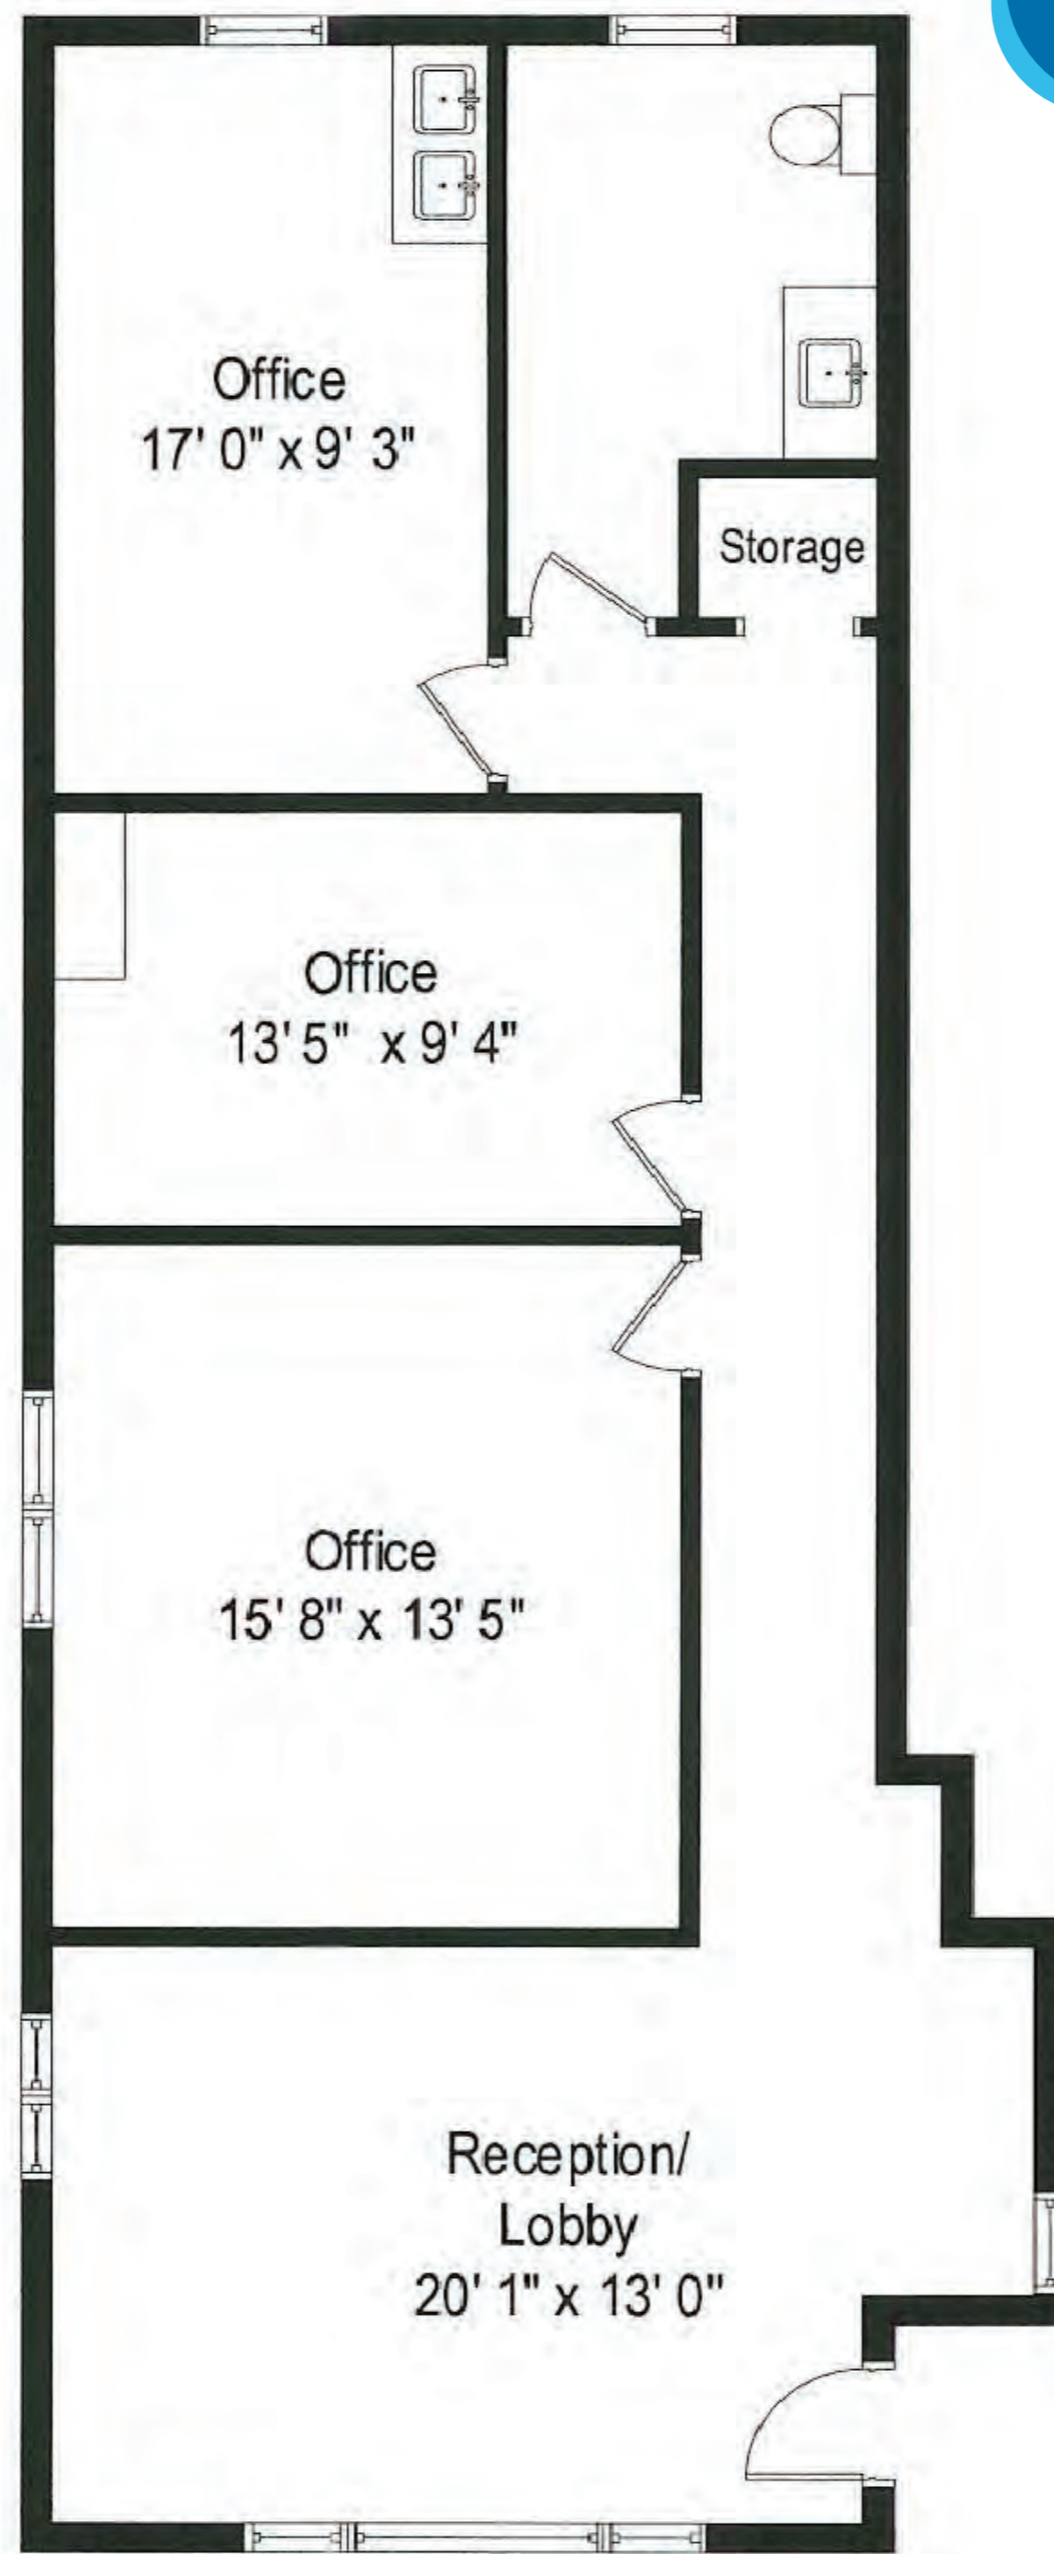

FLOOR PLANS